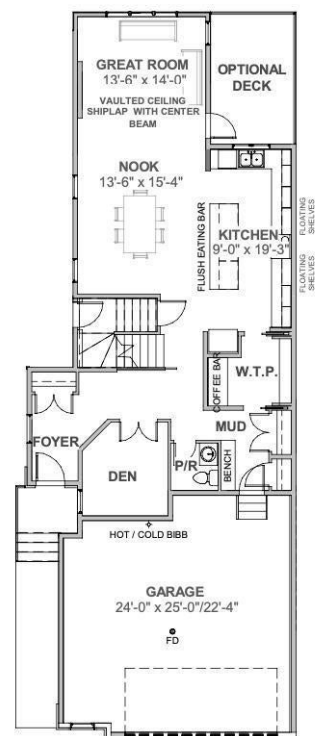

Courtesy Of John Rota Of Sweetly

\$675,000 - 49 Gladstone Bend, Spruce Grove

MLS® #E4427696

\$675,000

3 Bedroom, 2.50 Bathroom, 2,241 sqft
Single Family on 0.00 Acres

Greenbury, Spruce Grove, AB

Step into this stunning two-storey home in Greenbury, Spruce Grove. The main floor offers a welcoming living room, a dining room, a stylish kitchen, a mudroom, a den, a convenient 2-piece bathroom, and the option to add a deck for outdoor enjoyment. The upper floor boasts a spacious bonus room, a primary bedroom with a walk-in closet and a luxurious 5-piece ensuite, two additional bedrooms, a laundry room, and a 4-piece bathroom. This home also includes an attached double garage, offering ample parking and storage. This home combines style and practicality for your ideal lifestyle.

Built in 2025

Essential Information

MLS® #	E4427696
Price	\$675,000
Bedrooms	3
Bathrooms	2.50
Full Baths	2
Half Baths	1
Square Footage	2,241
Acres	0.00
Year Built	2025
Type	Single Family
Sub-Type	Detached Single Family